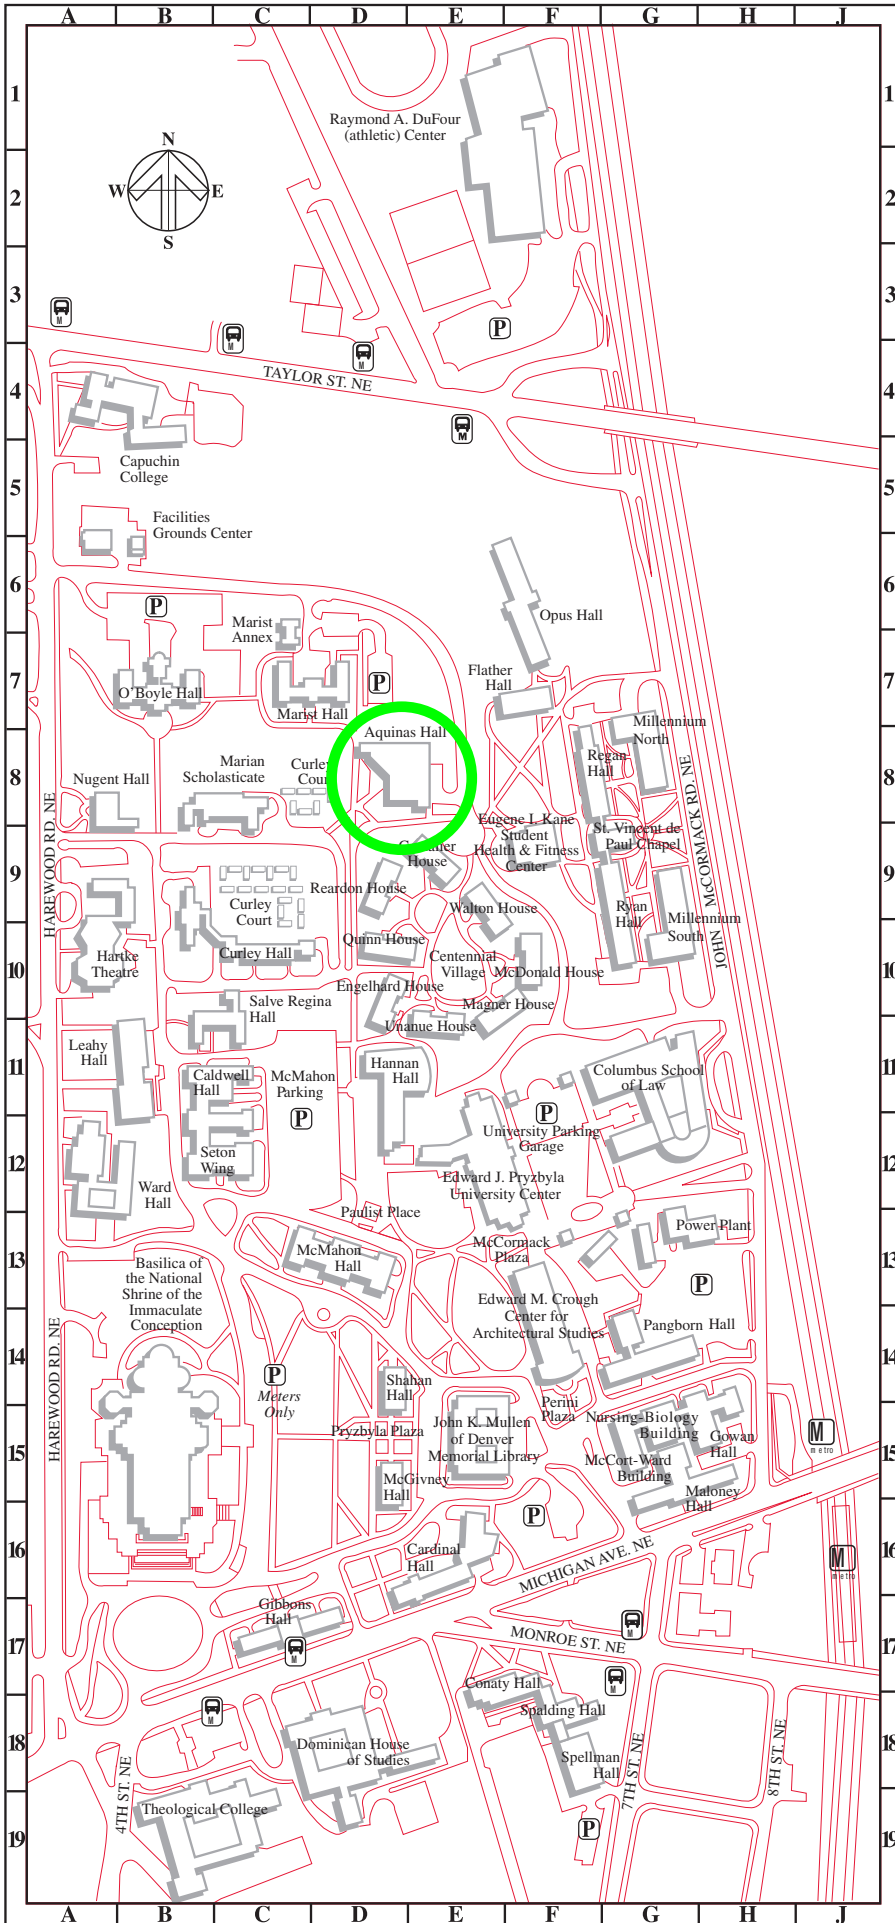

CUA CAMPUS MAP DIRECTORY

Admissions, McMahon Hall . . . D13	McCort-Ward Hall G15
Alumni Relations, McMahon Hall D13	McDonald House F10
Aquinas Hall D8	McGivney Hall D15
Architecture and Planning, Crough Center F14	McMahon Hall D13
Arts and Sciences, McMahon Hall D13	Metro Station, Brookland/CUA J15
Athletics, DuFour Center. F1	Millennium North G8
Bookstore, Pryzbly Center . . . E12	Millennium South G9
Basilica of the National Shrine of the Immaculate Conception B15	Music, Ward Hall A12
Caldwell Hall, Auditorium and Chapel C12	Nugent Hall A8
Callan Theatre, Hartke Theatre . A9	Nursing-Biology Building . . . G15
Camalier House E9	Nursing, Gowan Hall. H15
Campus Ministry, Caldwell Hall . C12	O'Boyle Hall B7
Canon Law, Caldwell Hall . . . C12	Opus Hall. F6
Cardinal Hall E16	Pangborn Hall G14
Career Services, Pryzbly Center. E12	Philosophy, Aquinas Hall D8
Centennial Village. E10	Police/Public Safety, Leahy Hall A11
Columbus School of Law G11	Power Plant, Maintenance. . . . G13
Computer Center, Leahy Hall . . A11	Professional Studies, Pangborn Hall G14
Conaty Hall F17	Pryzbly Center. E12
Crough Center F14	Public Affairs, McMahon Hall . . D13
Curley Court C9	Quinn House D10
Curley Hall C10	Reardon House D9
Dean of Students, Pryzbly Center. E12	Reardon House F8
Drama Department, Hartke Theatre. A10	Registrar, McMahon Hall. . . . D13
DuFour Center F1	Residence Life, Cardinal Hall . . E16
Engelhard House. D10	Ryan Hall. G9
Engineering, Pangborn Hall . . G14	St. Vincent de Paul Chapel. . . . G9
Facilities Grounds Center. . . . A5	Salve Regina Hall and Art Gallery C11
Financial Aid, McMahon Hall . . D13	Seton Wing, Caldwell Hall . . . C12
Flather Hall. F7	Shahan Hall. D14
Gibbons Hall C17	Spalding Hall F18
Gowan Hall and Auditorium . . H15	Spellman Hall. F18
Graduate Admissions, McMahon Hall D13	Social Service, Shahan Hall . . D14
Hannan Hall, Herzfeld Auditorium D11	Student Accounts, McMahon Hall D13
Hartke Theatre A10	Student Life, Pryzbly Center. . E12
Housing Services, Cardinal Hall . E16	Summer Sessions, Pangborn Hall G14
Human Resources, Leahy Hall A11	Theological College. B19
Judicial Affairs and Ethical Development, Cardinal Hall . E16	Theology and Religious Studies, Caldwell Hall C12
Kane Student Health and Fitness Center F9	Unanue House E11
Koubek Auditorium, Crough Center F14	University Development, Aquinas Hall D8
Law School G11	University Parking Garage . . F12
Leahy Hall A11	Visitors' Information, Pryzbly Center. E12
Library, Mullen E15	Walton House E9
Library and Information Science, Marist Hall C7	Ward Hall and Recital Hall. . . A12
Magner House E10	
Maloney Hall and Auditorium . G15	
Marist Hall C7	